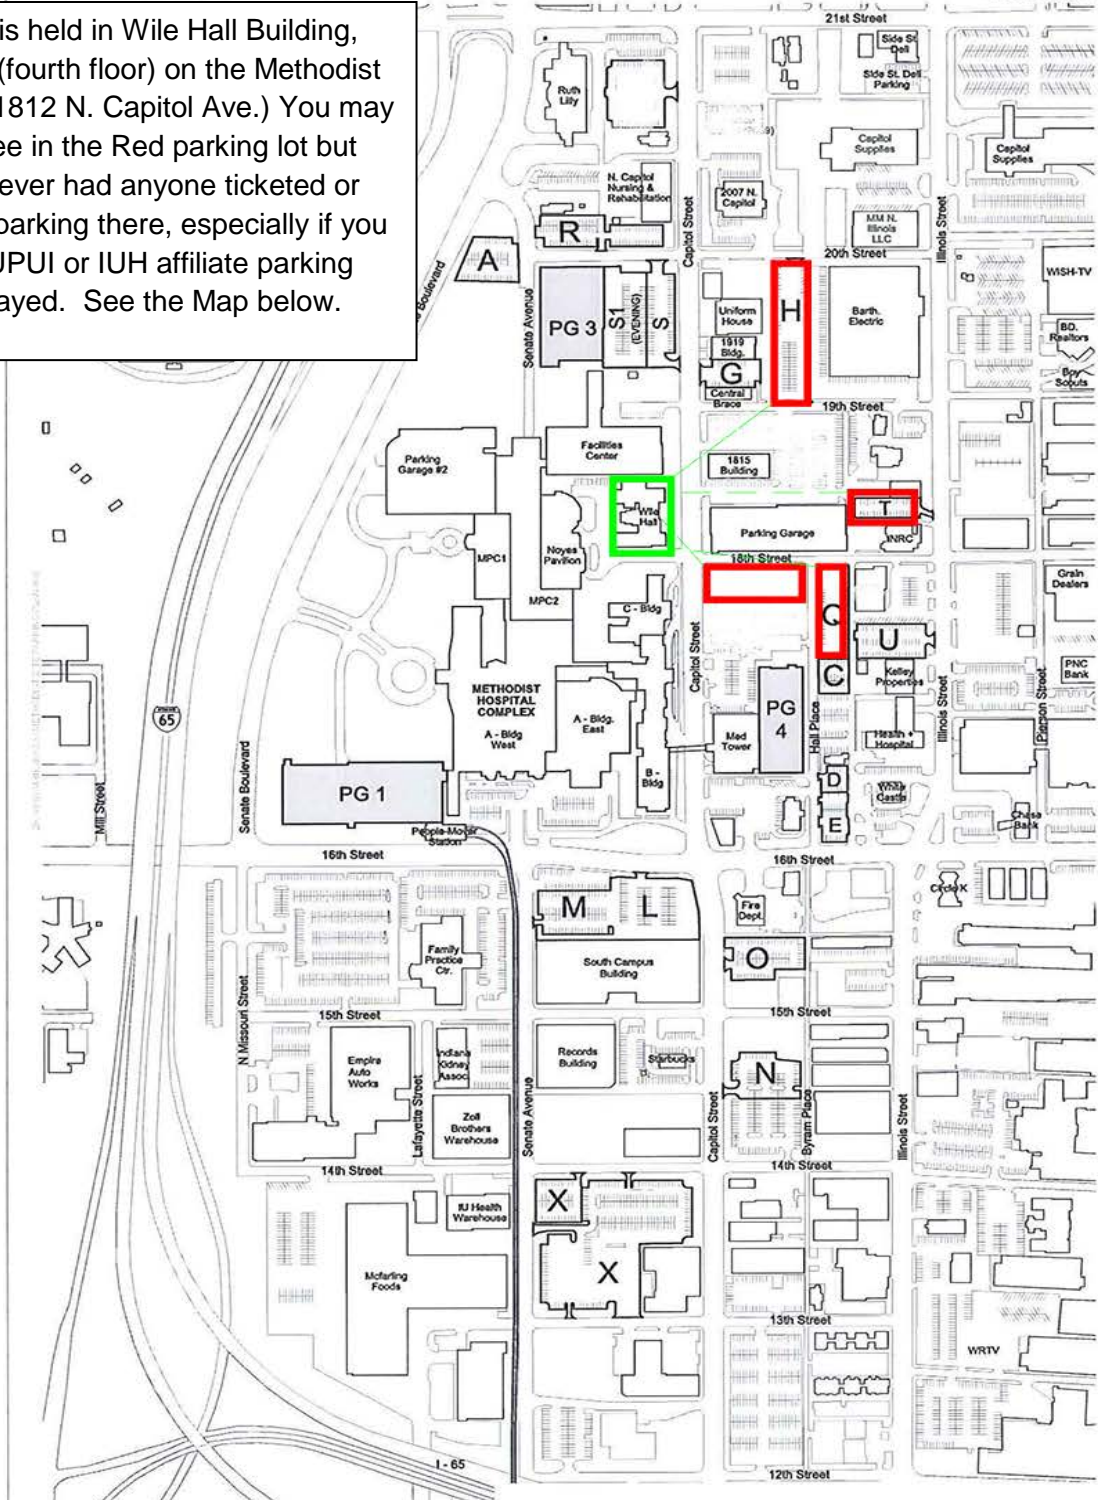

The class is held in Wile Hall Building, room 434 (fourth floor) on the Methodist Campus (1812 N. Capitol Ave.) You may park for free in the Red parking lot but we have never had anyone ticketed or towed for parking there, especially if you have an IUPUI or IUH affiliate parking pass displayed. See the Map below.

Red is parking  
Green is Building