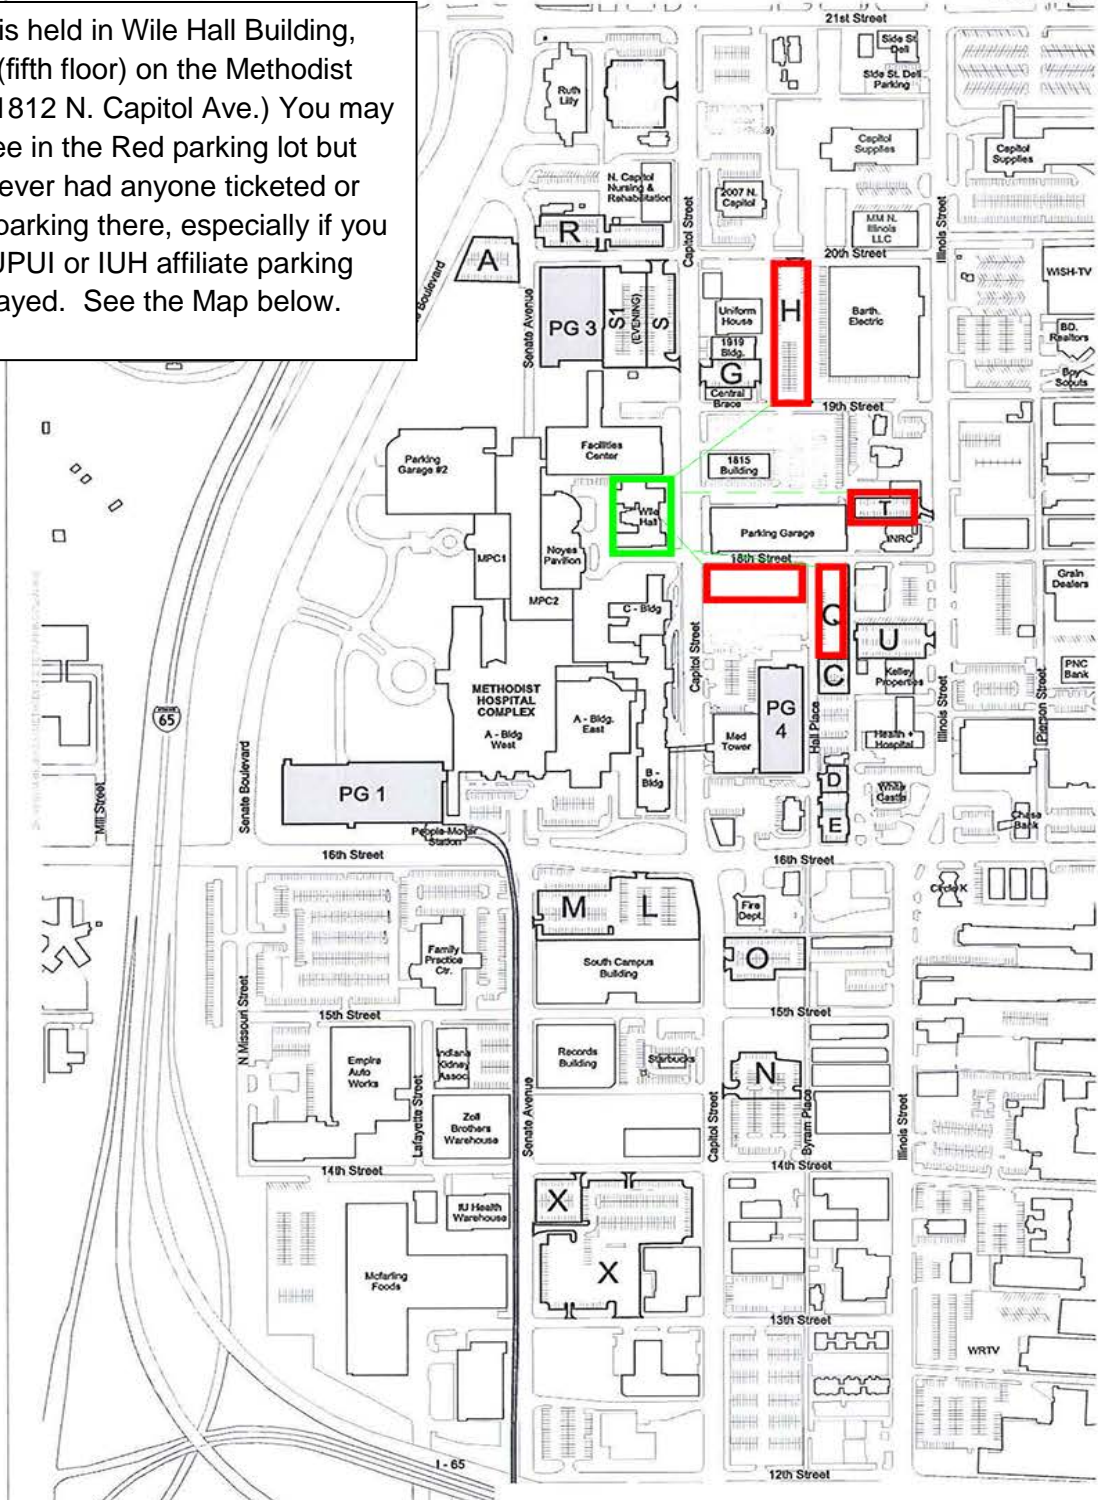

The class is held in Wile Hall Building, room 532 (fifth floor) on the Methodist Campus (1812 N. Capitol Ave.) You may park for free in the Red parking lot but we have never had anyone ticketed or towed for parking there, especially if you have an IUPUI or IUH affiliate parking pass displayed. See the Map below.

Red is parking  
Green is Building